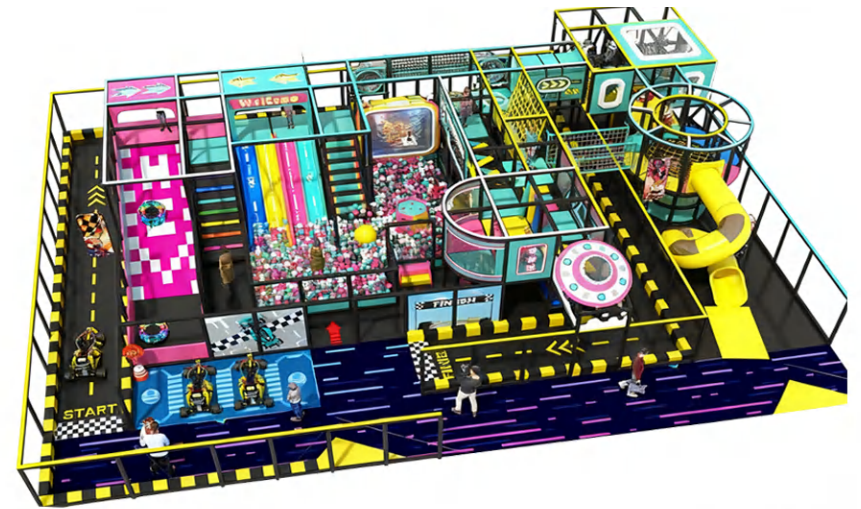

CY-TQB-31
size: Can be customized according to the venue

CY-TQB-30
size: Can be customized according to the venue

CY-TQB-32
size: Can be customized according to the venue

CY-TQB-33

size: Can be customized according to the venue

CY-TQB-35

size: Can be customized according to the venue

CY-TQB-34

size: Can be customized according to the venue

CY-TQB-36

size: Can be customized according to the venue

CY-TQB-37

size: Can be customized according to the venue

CY-TQB-39

size: Can be customized according to the venue

CY-TQB-38

size: Can be customized according to the venue

CY-TQB-40

size: Can be customized according to the venue

CYTX-1
size: 180*180*85cm

CYTX-2
size: 210*210*85cm