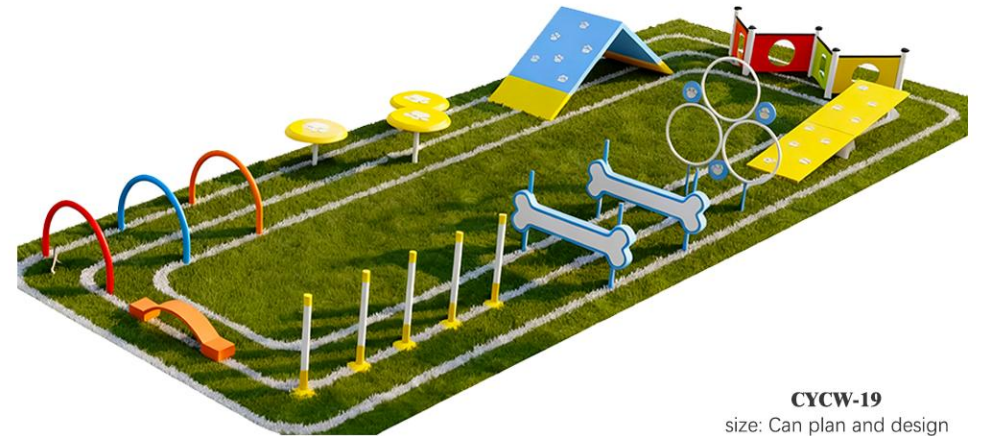

CYCW-17
size: 130*85cm

CYCW-18
size: 144*160cm

CYCW-7
size: 370*120*90cm

CYCW-8
size: 300*22*100cm

CYCW-9
size: 120*20*25cm

CYCW-19
size: Can plan and design

CYCW-10
size: 100*50cm

CYCW-11
size: 235*70*65cm

CYCW-12
size: 100cm

CYD-1
Suspended Sports Flooring
size: 25*25*1.5cm

CYD-2
EVA Foam Floor Mat
size: 100*100*2cm
size: 100*100*2.5cm
size: 100*100*3cm

CYD-3
Rubber floor mats
size: 50*50cm

Artificial Grass