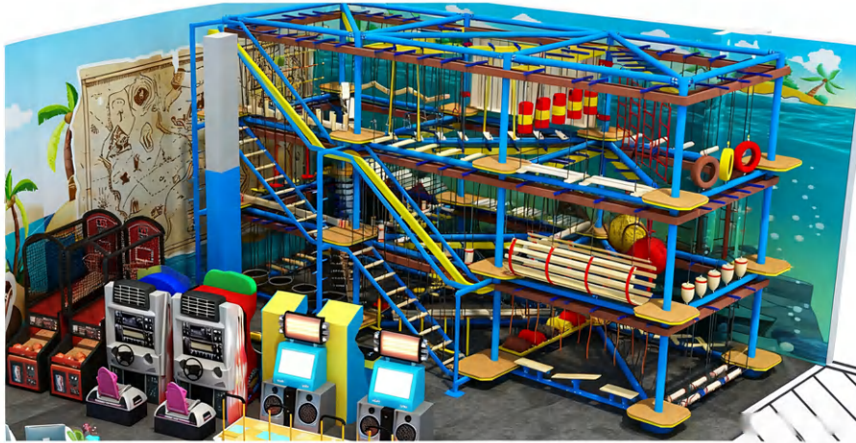

CY-TQB-35

size: Can be customized according to the venue

CY-TQB-34

size: Can be customized according to the venue

CY-TQB-36

size: Can be customized according to the venue

CY-TQB-37

size: Can be customized according to the venue

CY-TQB-39

size: Can be customized according to the venue

CY-TQB-38

size: Can be customized according to the venue

CY-TQB-40

size: Can be customized according to the venue

CYTX-1
size: 180*180*85cm

CYTX-2
size: 210*210*85cm